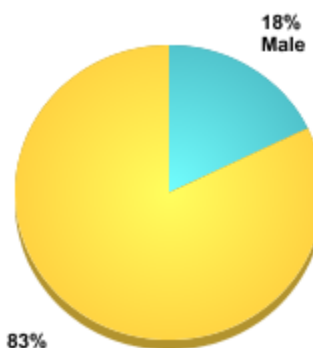

STUDENT GENDER

83%
Female

18%
Male

STUDENT RACE/ETHNICITY

UNDERGRADUATE STUDENT FINANCIAL AID, 2009-2010

All Undergraduate Students

TYPE OF AID	NUMBER RECEIVING AID	PERCENT RECEIVING AID	TOTAL AMOUNT OF AID RECEIVED	AVERAGE AMOUNT OF AID RECEIVED
Grant or scholarship aid ¹	622	67%	\$2,564,783	\$4,123
Pell grants	614	66%	\$2,277,378	\$3,709
Federal student loans	717	77%	\$5,139,301	\$7,168