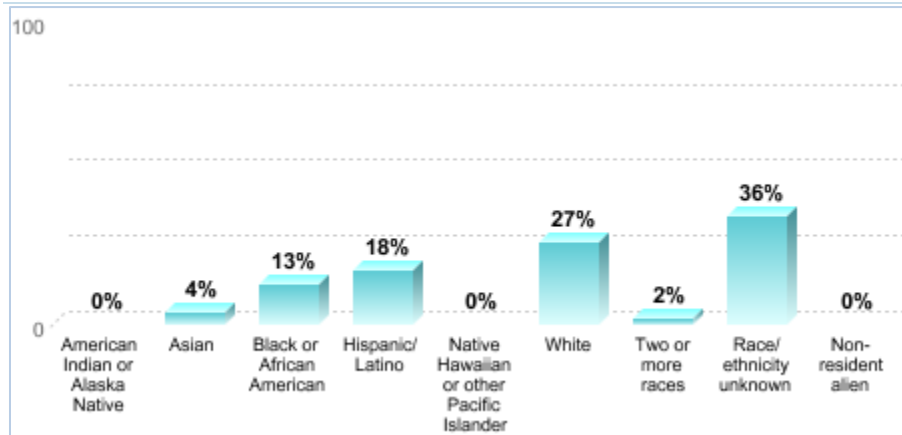

STUDENT GENDER

83%
Female

18%
Male

STUDENT RACE/ETHNICITY

UNDERGRADUATE STUDENT FINANCIAL AID, 2009-2010

All Undergraduate Students

TYPE OF AID	NUMBER RECEIVING AID	PERCENT RECEIVING AID	TOTAL AMOUNT OF AID RECEIVED	AVERAGE AMOUNT OF AID RECEIVED
Grant or scholarship aid ¹	622	67%	\$2,564,783	\$4,123
Pell grants	614	66%	\$2,277,378	\$3,709
Federal student loans	717	77%	\$5,139,301	\$7,168