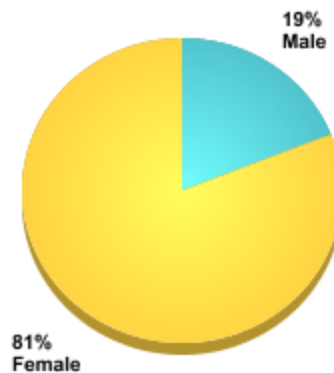

STUDENT RACE/ETHNICITY

UNDERGRADUATE STUDENT FINANCIAL AID, 2009-2010

All Undergraduate Students

TYPE OF AID	NUMBER RECEIVING AID	PERCENT RECEIVING AID	TOTAL AMOUNT OF AID RECEIVED	AVERAGE AMOUNT OF AID RECEIVED
Grant or scholarship aid ¹	452	76%	\$1,875,479	\$4,149
Pell grants	449	75%	\$1,836,503	\$4,090
Federal student loans	454	76%	\$3,074,815	\$6,773