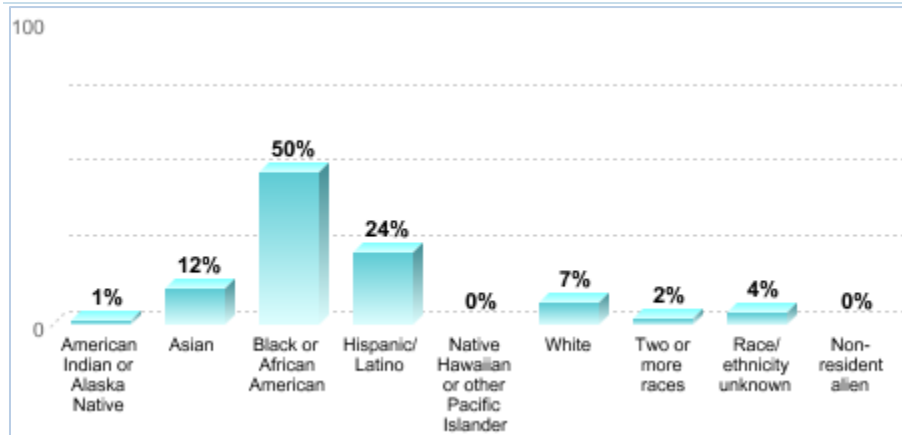

STUDENT RACE/ETHNICITY

UNDERGRADUATE STUDENT FINANCIAL AID, 2009-2010

All Undergraduate Students

TYPE OF AID	NUMBER RECEIVING AID	PERCENT RECEIVING AID	TOTAL AMOUNT OF AID RECEIVED	AVERAGE AMOUNT OF AID RECEIVED
Grant or scholarship aid¹	452	76%	$1,875,479	$4,149
Pell grants	449	75%	$1,836,503	$4,090
Federal student loans	454	76%	$3,074,815	$6,773

- ¹ Grant or scholarship aid includes aid received, from the federal government, state or local government, the institution, and other sources known by the institution.